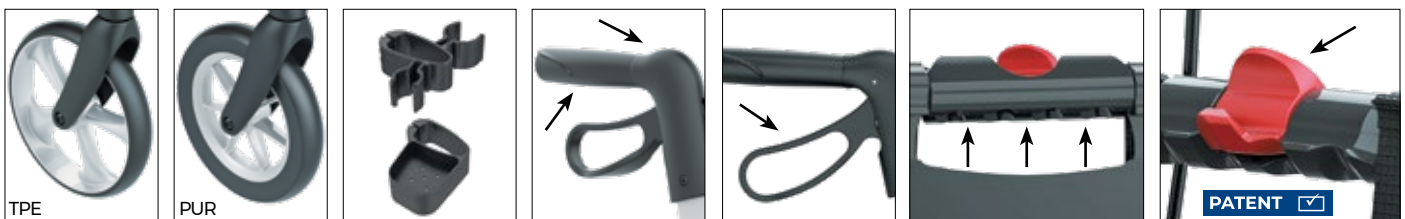

"Thanks to the Athlon SL, I now look forward to going for a walk with confidence. Shops are no longer a challenge which is fantastic".

Elle from Hannover

AT A GLANCE

- Large shopping bag for carrying up to 5 kg
- Ergonomic handles with locking function
- Handle height extremely convenient and easy to adapt
- Patented, Red, "Click & Safe" safety catch
- Ergonomic handle grips for lifting and carrying the rollator
- All-round safety reflectors available for shopping bag, frame and handles

SIZES & COLOURS

Large: Carbon Black, Racing Red, Yacht White, Matt Grey

Medium: Carbon Black, Racing Red

Small: Carbon Black

TECHNICAL DETAILS

Weight	Max. load capacity	Seat height	Seat width	Width folded	Total width	Distance between handles	Handle heights from medium to large
Large 5.2 kg	up to 150 kg	Large 62 cm	46 cm	23 cm	60 cm	47 cm	63-102 cm
Medium 5.1 kg		Medium 55 cm					
Small 5.0 kg excl. shopping bag 340 grams		Small 50 cm					

SPECIAL FEATURES

With classic TPE or shock-absorbent soft wheels

Including cane holder

Ergonomic grips moulded to shape

Brake lever can be operated without much effort

Ergonomic handle grips for lifting and carrying